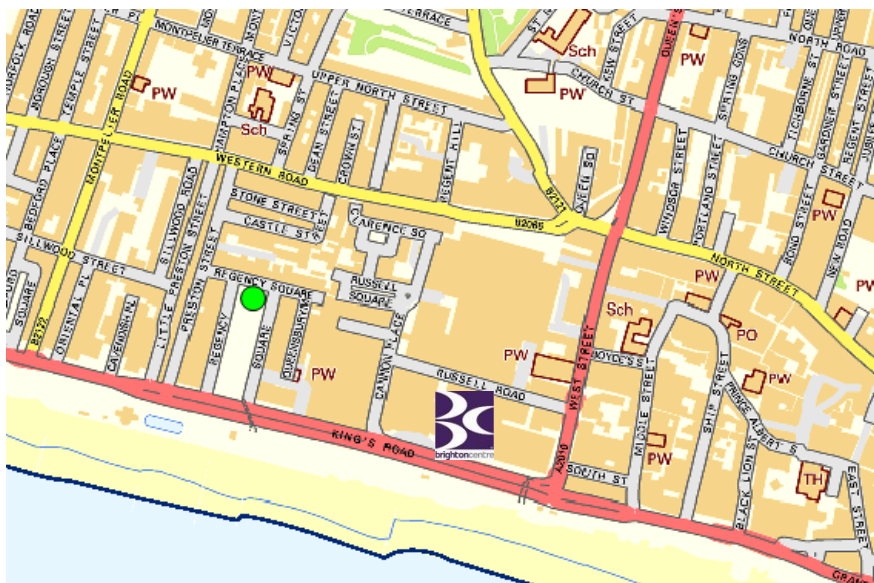

Regency Square car park is situated along the seafront from the venue and is just a 3-4 minute walk. See car park location on map below (green dot).

How It Works

Upon entering the car park, take a ticket from the barrier. At any time on the day you wish to leave (and to help avoid queues), take your ticket to the information desk located in the foyer of the Brighton Centre where you can pay for your parking and have the ticket validated. Once your ticket has been validated, you will be able use it at the car park exit barrier when you leave.

Directions to Regency Square Car Park

From the East:

Drive straight past the Brighton Centre heading west towards Hove, make sure you are in the right hand lane and look out for the signs to turn right after the Hilton Metropole Hotel, for Regency Square Car Park.

From the West:

Driving along the seafront with the sea on your right, the car park is situated after the Holiday Inn and before the Hilton Metropole Hotel. Stay in the left hand lane and look out for signs for Regency Square Car Park.

The car park is underground; you will see a large grassed area of which it is below. Follow the sign to the entrance (go straight up the street), go through the barriers into the car park, its then best to follow towards the exit and park on the lowest level which gives you instant access to the seafront.